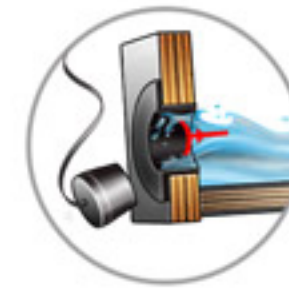

Length (in m)

1,80

2,30

2,70

3,30

Inflatable V-shaped keel for better navigation and higher stability

2 floor options (depending on size) : wooden floor with a keel or slatted floor without a keel

Drain valve on the transom for a rapid outflow of the water

Trailer rings (D-ring and super L-D-ring)

Available colors

--	--

Protected, high quality and easy to use inflating valves (fully embedded in the tubes)

■ The ULYZ Starter is the most accessible inflatable in the market. Offers a very good value for money.