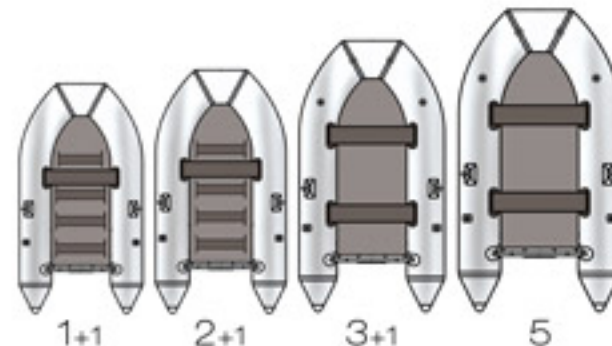

STARTER

PVC 0,8mm

6 6 year-warranty

- + Excellent value for money
- + Lightweight and compact
- + Inflatable keel in V shape (2,70m and 3,30m)
- + Resistant and secure
- + Slatted floor or wooden floor (reinforced with aluminum sidebars)

Length (in m)

1,80

2,30

2,70

3,30

Inflatable V-shaped keel for better navigation and higher stability

2 floor options (depending on size) : wooden floor with a keel or slatted floor without a keel

Drain valve on the transom for a rapid outflow of the water

■ Designed for occasional use, their size varies between the exterior length of 1.80 m and 3.30 m.